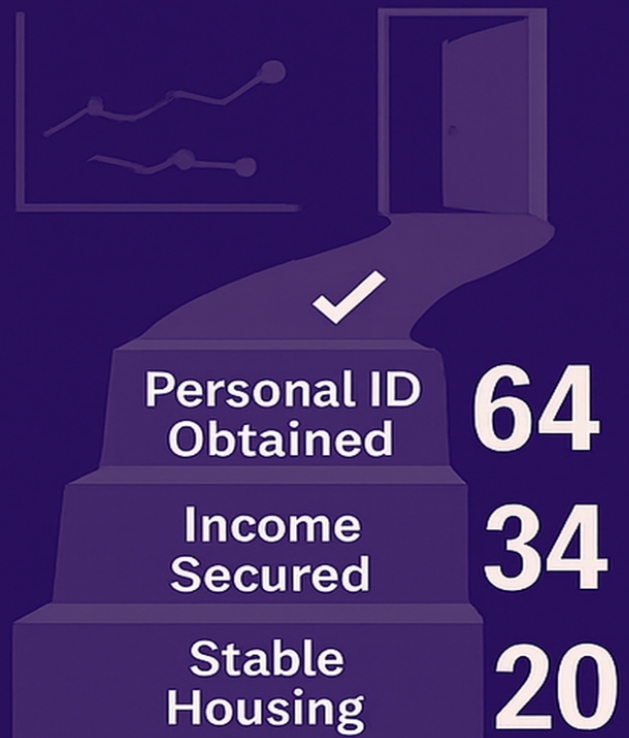

BATTLEFORDS INTERVAL HOUSE ANNUAL REPORT 2024–2025

OUR IMPACT AT A GLANCE

Total Calls **3,870**

% Crisis Calls **32%**

Total Admission **108**

Women Admitted **49**

OUR MISSION

To work towards elimination of interpersonal violence by providing safe shelter, empowerment, support, education and guidance to women and their children in crisis.

OUTCOMES ON DISCHARGE (2024–2025)

THANK YOU TO OUR FUNDERS AND PARTNERS!